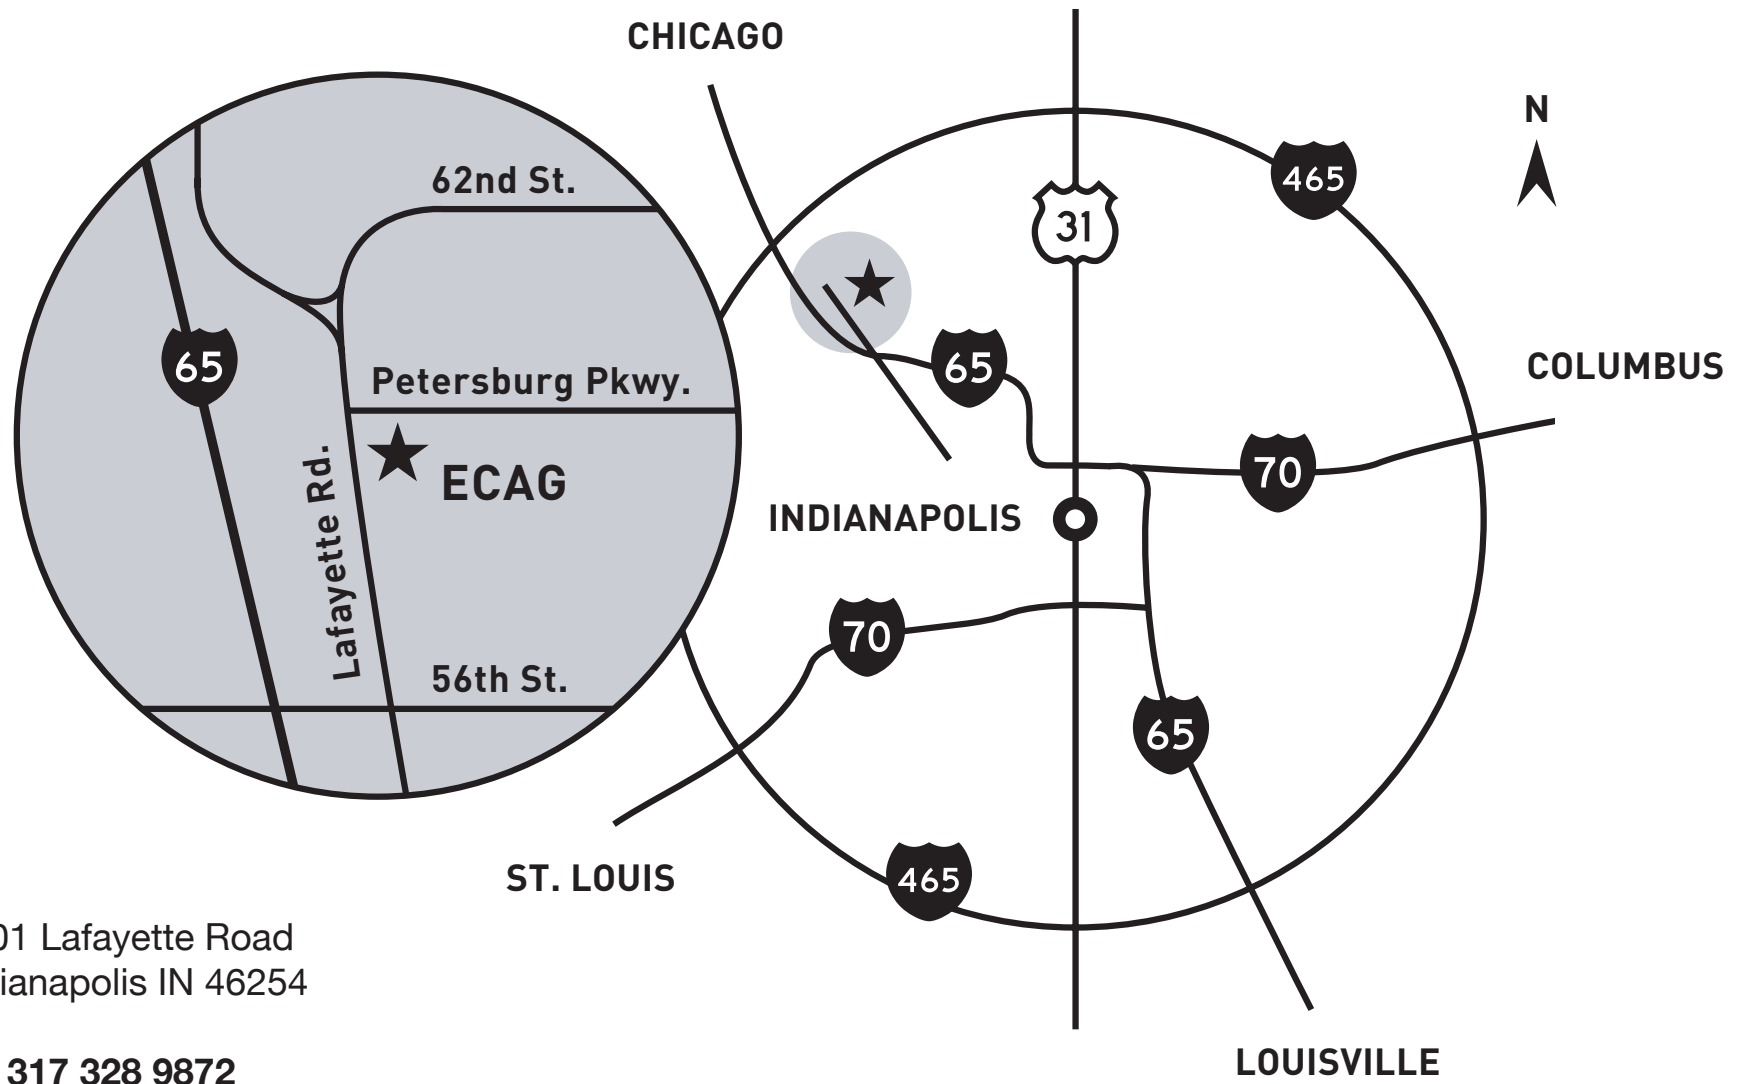

Eagle Creek

ASSEMBLY OF GOD

5901 Lafayette Road
Indianapolis IN 46254

Tel 317 328 9872

eaglecreekag.org